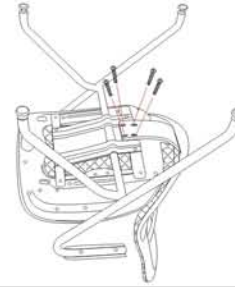

# FUZ3GC

**STEP 1.**

**STEP 2.**

FOR ASSEMBLY ASSISTANCE CALL  
CUSTOMER SERVICE: 1-800-637-0005  
METRO N.Y.: 1-516-481-9500  
9 a.m to 5 p.m (Eastern)